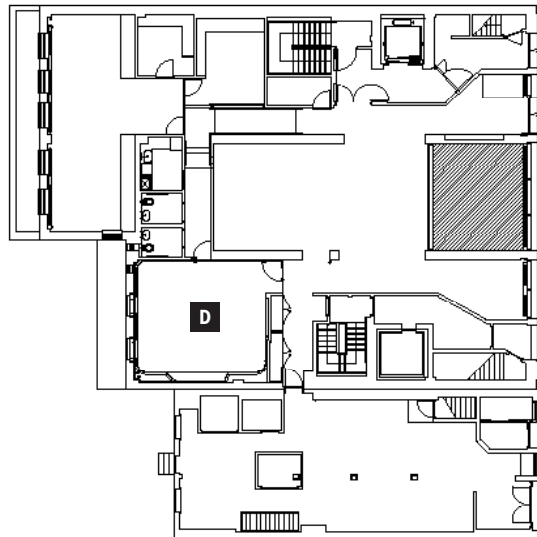

# Silman Room

Renovated in 2015, the Silman Room provides an attractive, comfortable, and acoustically-sound environment for meetings and video conferences, and accommodates up to 35 guests.

Photo © Yusuke Suzuki

Ground Level (D Silman Room)

## Specs

Square footage	660
Ceiling height	X'X"
Capacity at conference table	16
Capacity with additional seating on perimeter	35